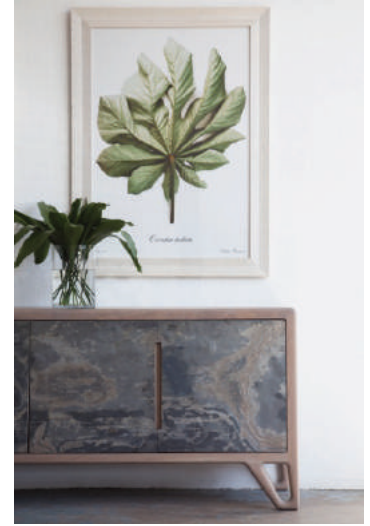

☆ **STONE DRINKS CABINET**
H 1550 | W 900 | D 600
Oak with 2 stone veneer doors

☆ **STONE DRINKS CABINET**
H 1550 | W 900 | D 600
Oak with 2 stone veneer doors

☆ **STONE SIDE BOARD**
H 900 | W 2400 | D 500
Oak with 4 stone veneer doors

LEAF SIDEBOARD
H 850 | W 1700 | D 500
Oak or metal frame with Ash fronts

INSTOMI SIDE BOARD
H 850 | W 1750 | D 500
Oak with Oak blocks

INSTOMI METAL SIDEBOARD
H 850 | W 1700 | D 500
Oak and metal with Ash blocks